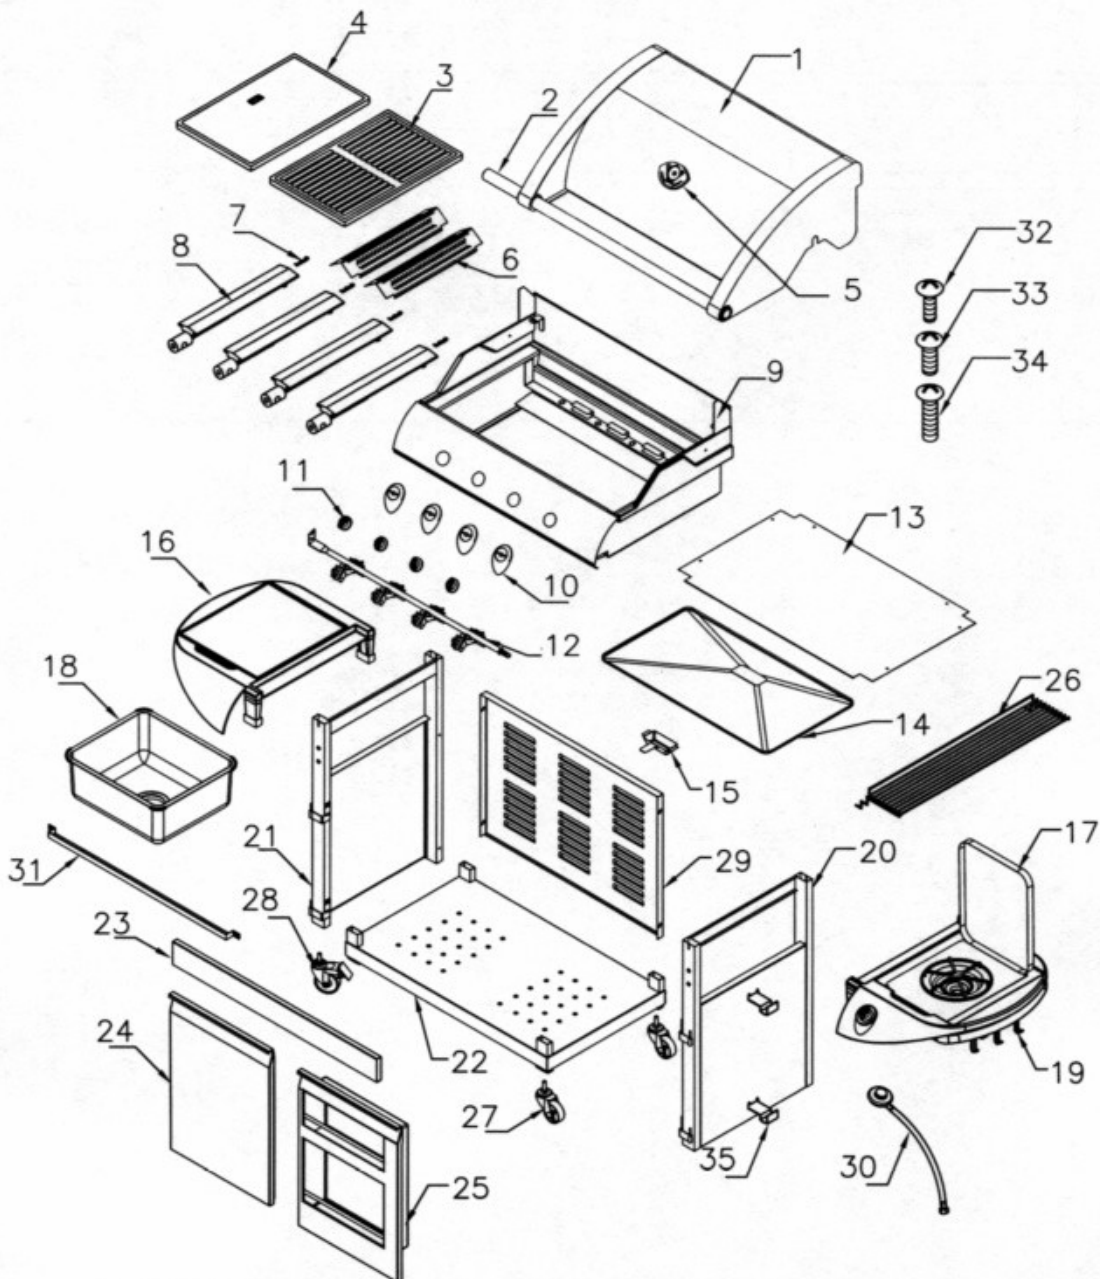

HORIZON 4600/4700

Part #	Description	Quantity	Part #	Description	Quantity
01	Hood Assembly	1	19	Tool Hook	6
02	Battery Compartment	1	20	RH Cart Assembly	1
03	Cast Iron Grill	1	21	LH Cart Assembly	1
04	Cast Iron Hot Plate	1	22	Bottom Shelf Assembly	1
05	Sunshine Badge	1	23	Trimming Bar	1
06	Flame Tamer	2	24	Door Assembly	1
07	Burner Pin	4	25	Condiment Shelf Assy	1
08	Burner	4	26	Warming Rack	1
09	BBQ Body Assembly	1	27	Fixed Front Castor	2
10	Knob Bezel	4	28	Rotating Castor	2
11	Knob	4	29	Rear Panel	1
12	Manifold Assembly	1	30	Hose And Regulator	1
13	Separator Plate	1	31	Horizontal Support Rail	1
14	Drip Tray	1	32	M4 x 12 Screw	4
15	Drip Tray Box	1	33	Standard Parts M5	8
16	LH Side Shelf	1	34	M5 x 30 Screw	4
17	RH Side Burner Assy	1	35	Cylinder Hook	2
18	Marinating Bowl Assy	1			